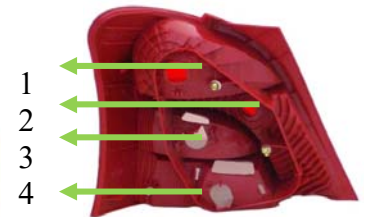

JTY5163DU

YARIS'07 REAR LAMP (4D,DU)
 6P/4.6'

JTY5064LD

YARIS'07 HEAD LAMP (5D,LHD)
 R 81130-0D120
 L 81170-0D120
 4P/6.4'

JTY5165U

YARIS'07 R. LAMP (5D,U) MIDDLE EAST
 R 81551-52550
 L 81561-52480
 6P/5.3'